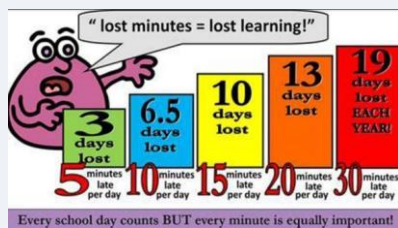

Punctuality

School doors open at 8.45am. Please ensure your child is in school no later than 8.55am.